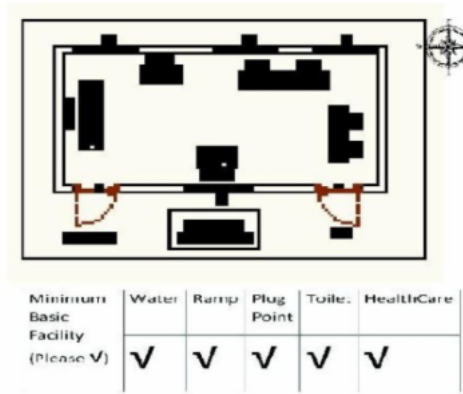

Nazri Naksha

Google Map View

Polling Station Building Front View

Polling Station Front View

Cad View

Key MAP View