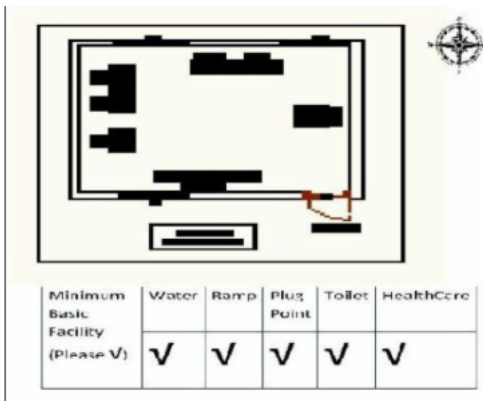

Nazri Naksha

Google Map View

Polling Station Building Front View

Polling Station Front View

Cad View

Key MAP View