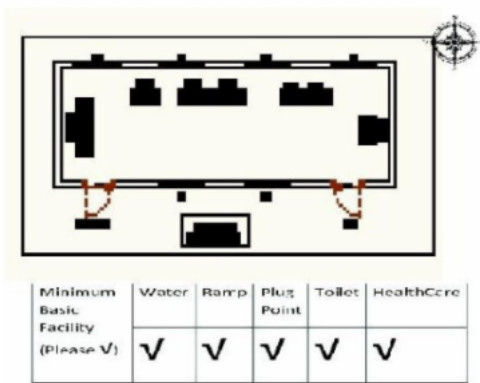

Nazri Naksha

Google Map View

Polling Station Building Front View

Polling Station Front View

Cad View

Key MAP View