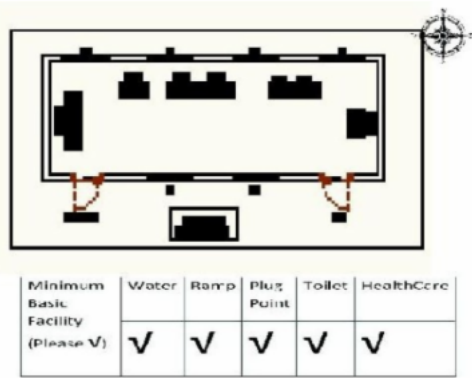

Nazri Naksha

Google Map View

Cad View