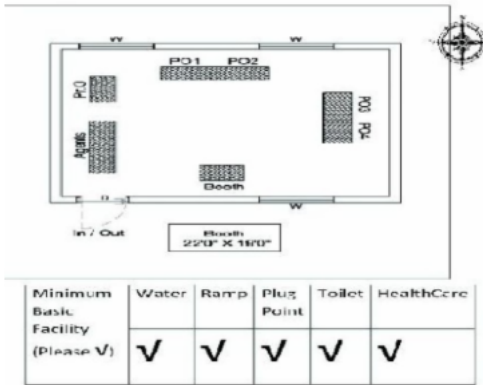

Nazri Naksha

Google Map View

Polling Station Building Front View

Polling Station Front View

Cad View

Key MAP View