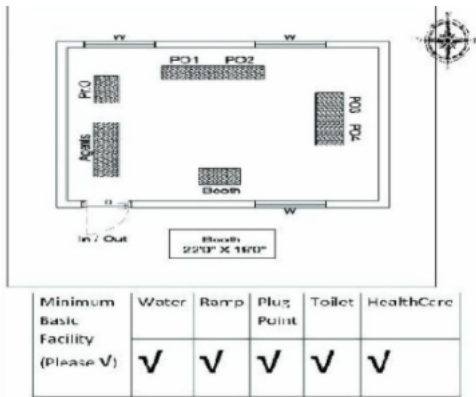

Nazri Naksha

Google Map View

Polling Station Building Front View

Polling Station Front View

Cad View

Key MAP View