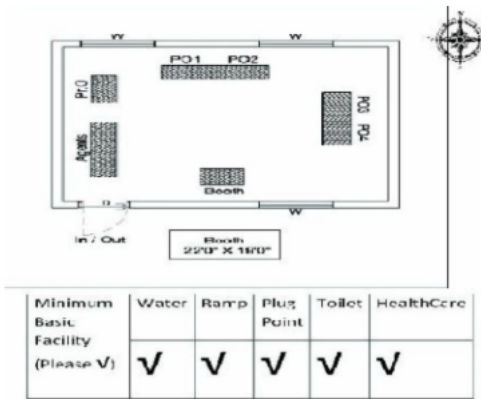

Nazri Naksha

Google Map View

Polling Station Building Front View

Polling Station Front View

Cad View

Key MAP View