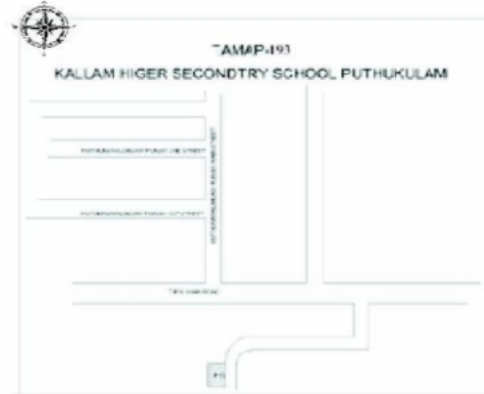

Cad View

Key MAP View

Minimum Basic Facility (Please V)	Water	Ramp	Plug Point	Toilet	HealthCare
	✓	✓	✓	✓	✓