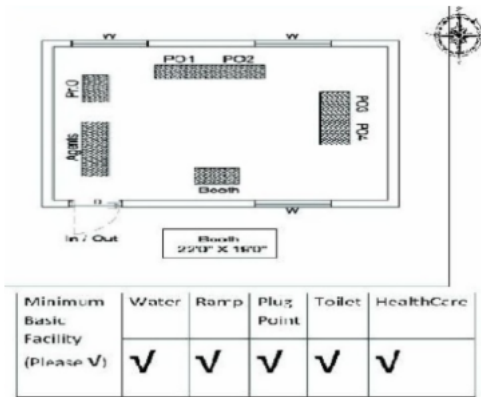

Nazri Naksha

Google Map View

Polling Station Building Front View

Polling Station Front View

Cad View

Key MAP View