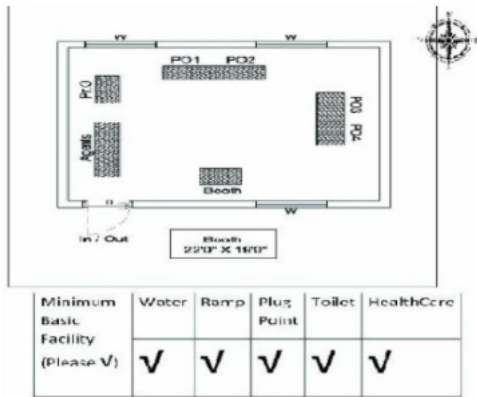

Nazri Naksha

Google Map View

Polling Station Building Front View

Polling Station Front View

Cad View

Key MAP View