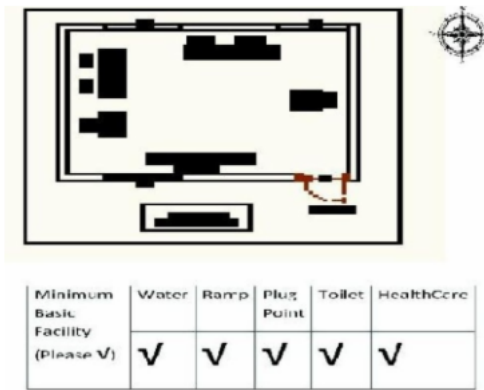

Nazri Naksha

Google Map View

Polling Station Building Front View

Polling Station Front View

Cad View

Key MAP View