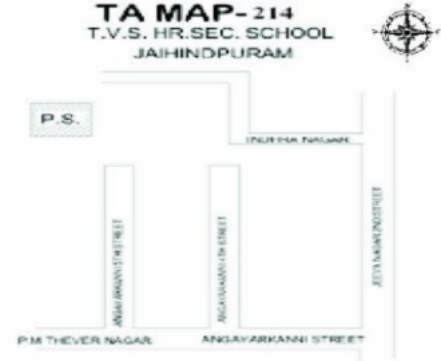

Cad View

Key MAP View

Minimum Basic Facility (P. case ✓)	Water	Ramp	Plug Point	Toilet	HealthCare
✓	✓	✓	✓	✓	✓