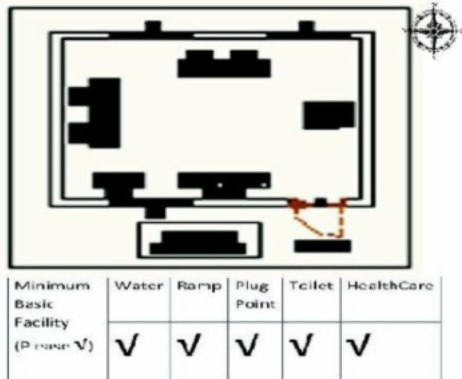

Nazri Naksha

Google Map View

Polling Station Building Front View

Polling Station Front View

Cad View

Key MAP View