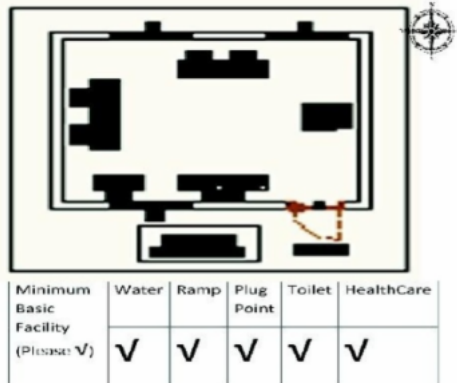

Nazri Naksha

Google Map View

Polling Station Building Front View

Polling Station Front View

Cad View

Key MAP View