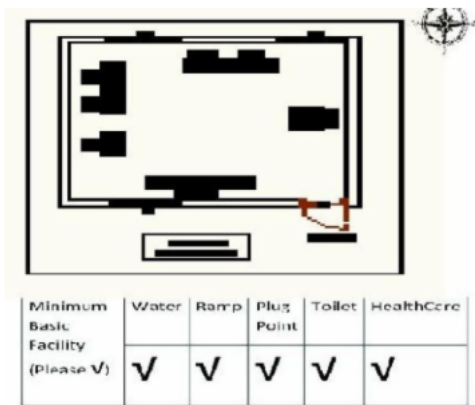

Nazri Naksha

Google Map View

Polling Station Building Front View

Polling Station Front View

Cad View

Key MAP View