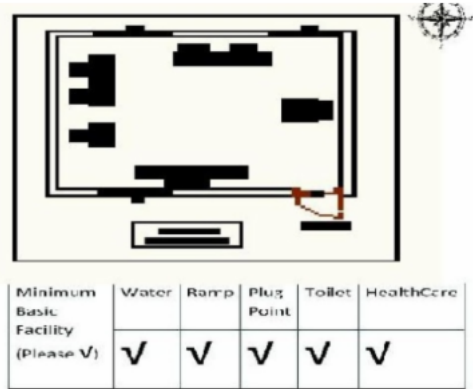

Nazri Naksha

Google Map View

Polling Station Building Front View

Polling Station Front View

Cad View

Key MAP View