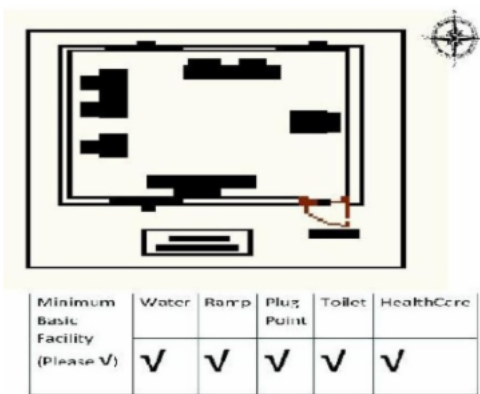

Nazri Naksha

Google Map View

Polling Station Building Front View

Polling Station Front View

Cad View

Key MAP View