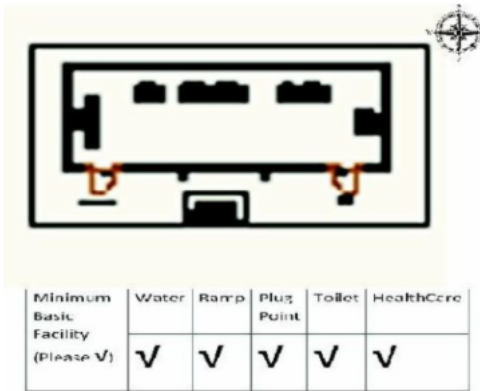

Nazri Naksha

Google Map View

Polling Station Building Front View

Polling Station Front View

Cad View

Key MAP View