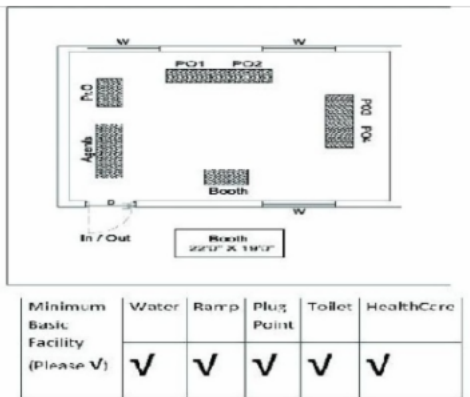

Nazri Naksha

Google Map View

Polling Station Building Front View

Polling Station Front View

Cad View

Key MAP View