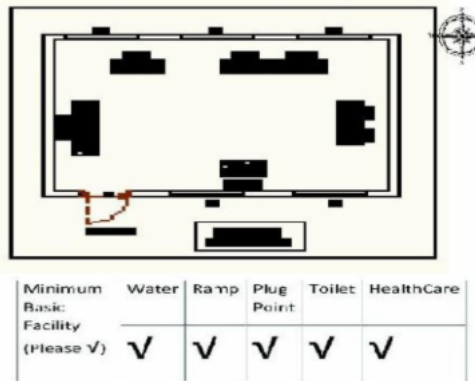

Nazri Naksha

Google Map View

Polling Station Building Front View

Polling Station Front View

Cad View

Key MAP View