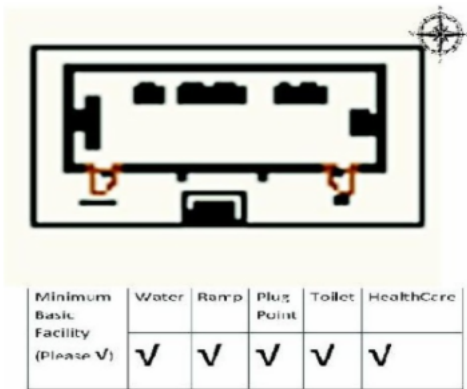

Nazri Naksha

Google Map View

Polling Station Building Front View

Polling Station Front View

Cad View

Key MAP View