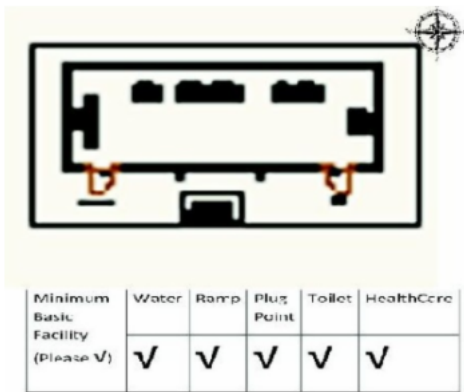

Nazri Naksha

Google Map View

Polling Station Building Front View

Polling Station Front View

Cad View

Key MAP View