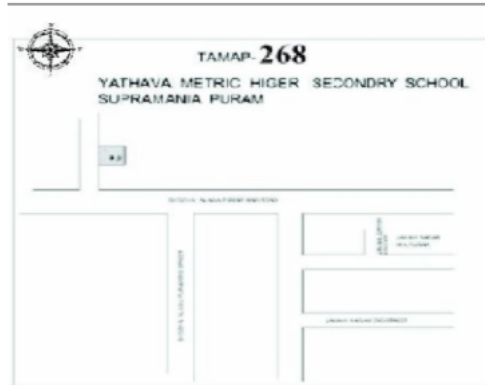

Cad View

Key MAP View

Minimum Basic Facility (Please V)	Water	Ramp	Plug Point	Toilet	HealthCare
	✓	✓	✓	✓	✓