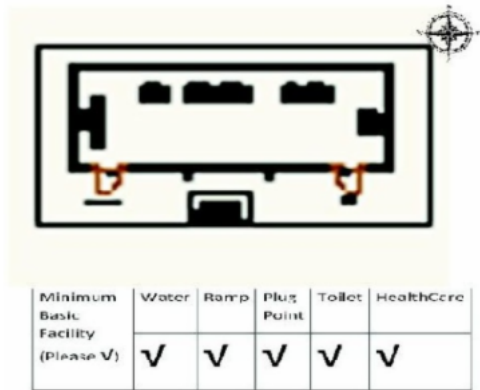

Nazri Naksha

Google Map View

Polling Station Building Front View

Polling Station Front View

Cad View

Key MAP View