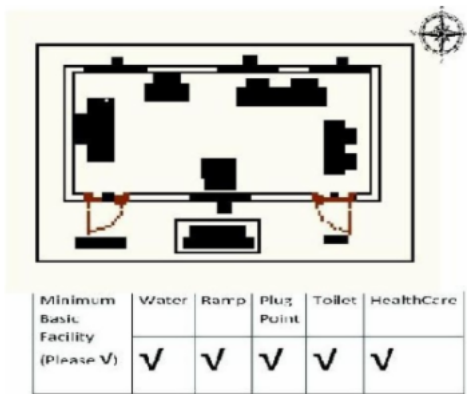

Nazri Naksha

Google Map View

Polling Station Building Front View

Polling Station Front View

Cad View

Key MAP View