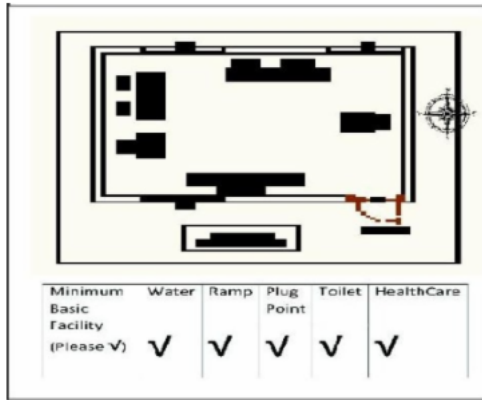

Nazri Naksha

Google Map View

Polling Station Building Front View

Polling Station Front View

Cad View

Key MAP View