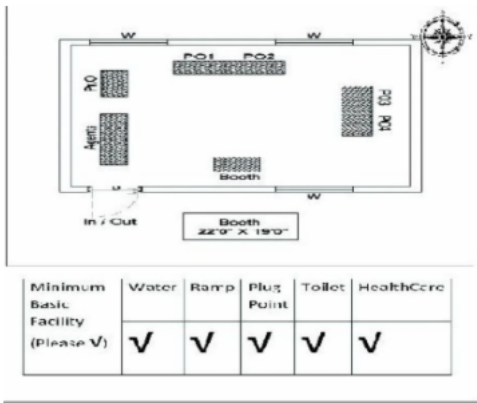

Nazri Naksha

Google Map View

Polling Station Building Front View

Polling Station Front View

Cad View

Key MAP View