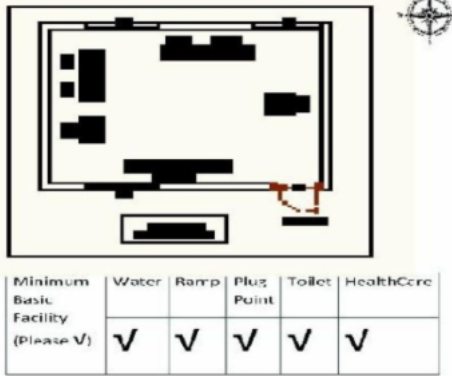

Nazri Naksha

Google Map View

Polling Station Building Front View

Polling Station Front View

Cad View

Key MAP View