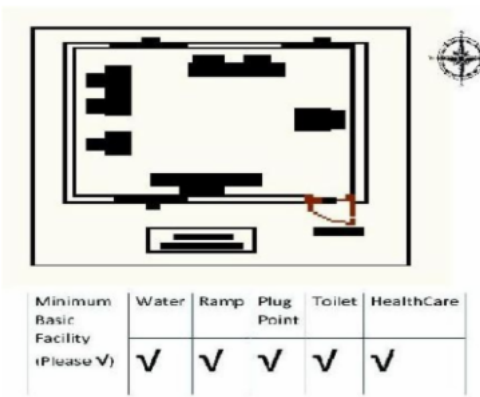

Nazri Naksha

Google Map View

Polling Station Building Front View

Polling Station Front View

Cad View

Key MAP View