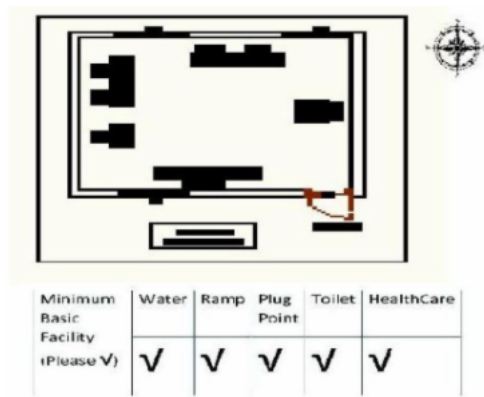

Nazri Naksha

Google Map View

Polling Station Building Front View

Polling Station Front View

Cad View

Key MAP View