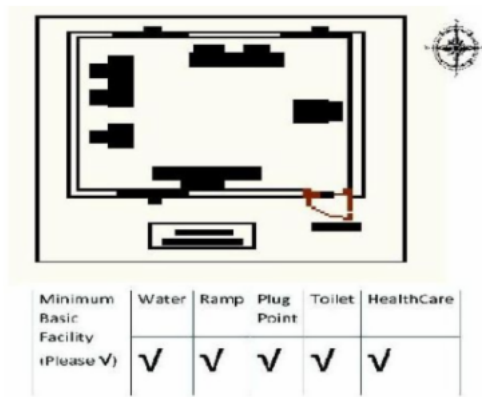

Nazri Naksha

Google Map View

Polling Station Building Front View

Polling Station Front View

Cad View

Key MAP View