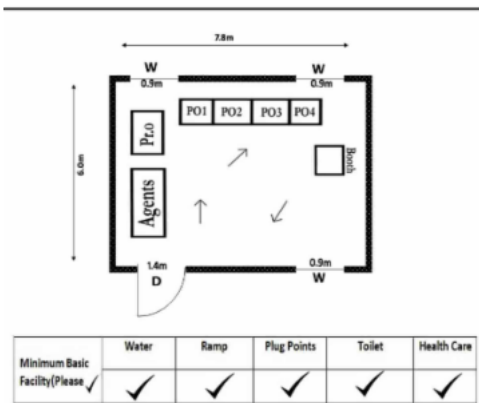

Nazri Naksha

Google Map View

Polling Station Building Front View

Polling Station Front View

Cad View

Key MAP View