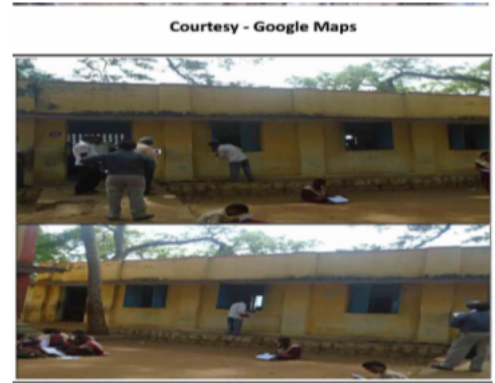

Polling Station Building Front View

Polling Station Front View