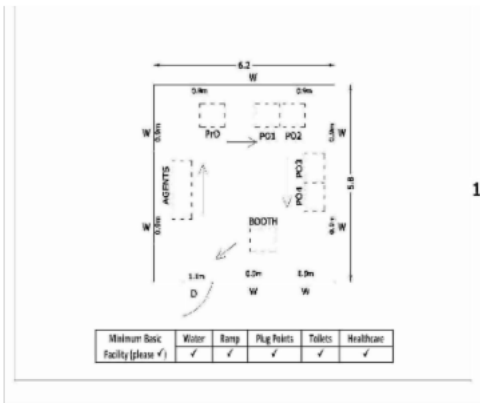

Nazri Naksha

Google Map View

Polling Station Building Front View

Polling Station Front View

Cad View

Key MAP View