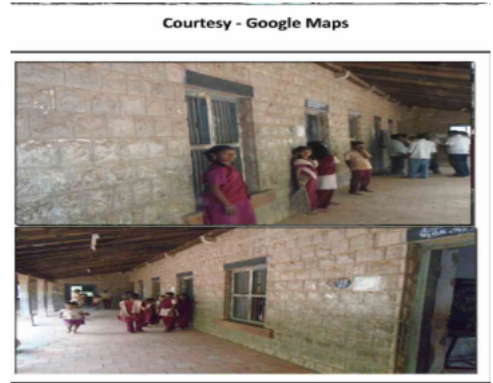

Polling Station Front View