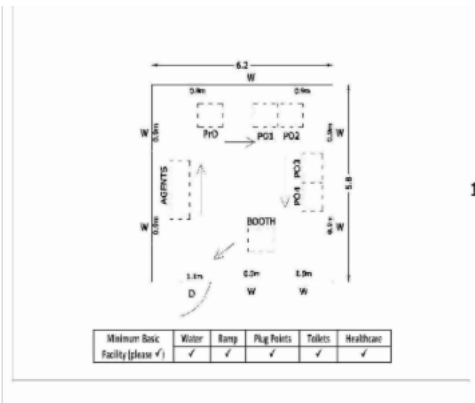

Nazri Naksha

Google Map View

Polling Station Building Front View

Polling Station Front View

Cad View

Key MAP View