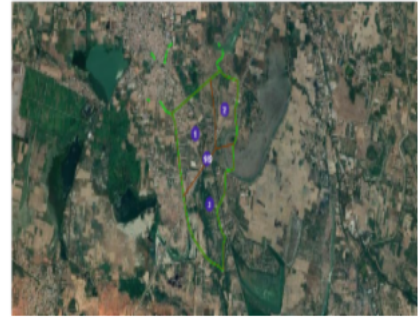

Nazri Naksha

Google Map View