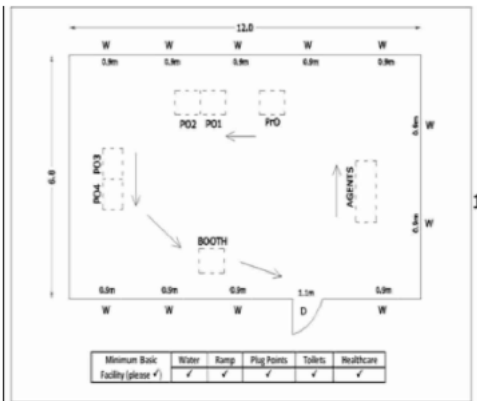

Nazri Naksha

Google Map View

Polling Station Building Front View

Polling Station Front View

Cad View

Key MAP View