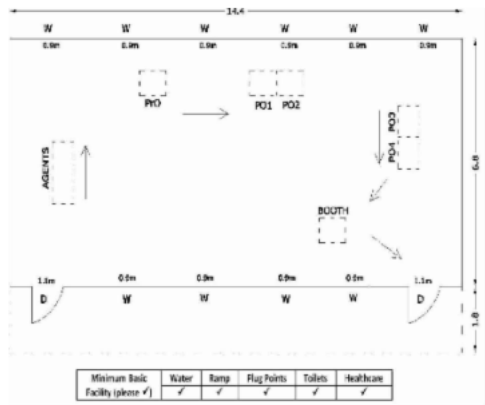

Nazri Naksha

Google Map View

Polling Station Building Front View

Polling Station Front View

Cad View

Key MAP View