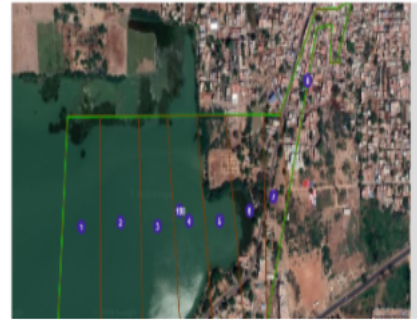

Nazri Naksha

Google Map View