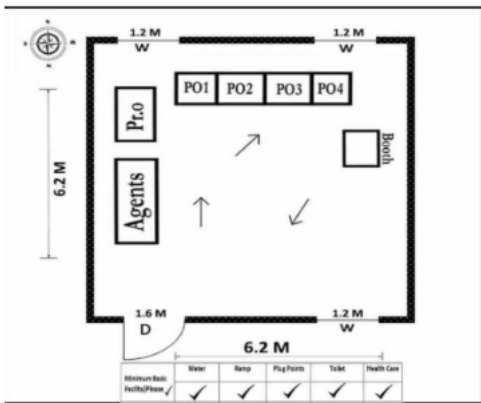

Nazri Naksha

Google Map View

Polling Station Building Front View

Polling Station Front View

Cad View

Key MAP View