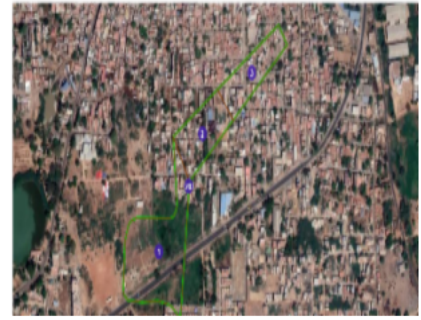

Nazri Naksha

Google Map View