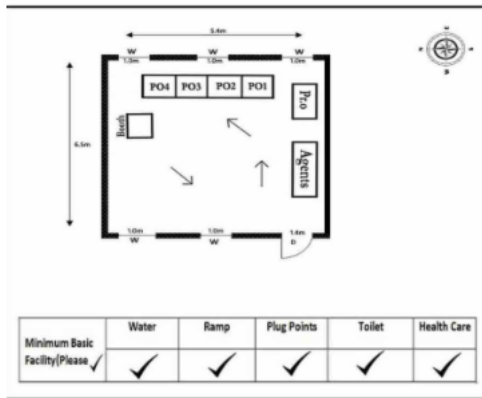

Nazri Naksha

Google Map View

Polling Station Building Front View

Polling Station Front View

Cad View

Key MAP View