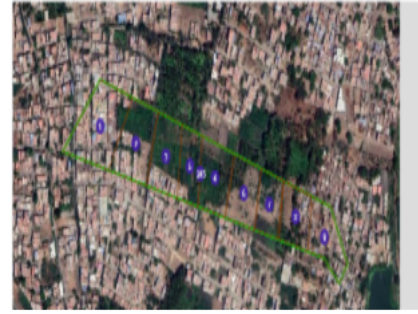

Nazri Naksha

Google Map View