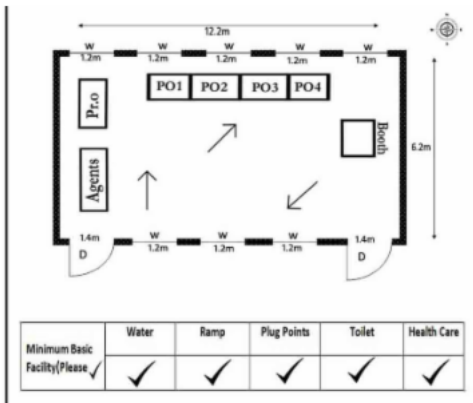

Nazri Naksha

Google Map View

Polling Station Building Front View

Polling Station Front View

Cad View

Key MAP View