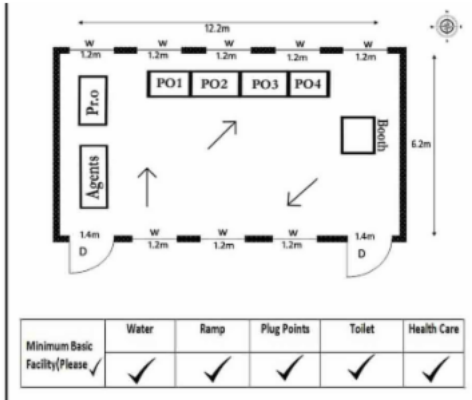

Nazri Naksha

Google Map View

Polling Station Building Front View

Polling Station Front View

Cad View

Key MAP View