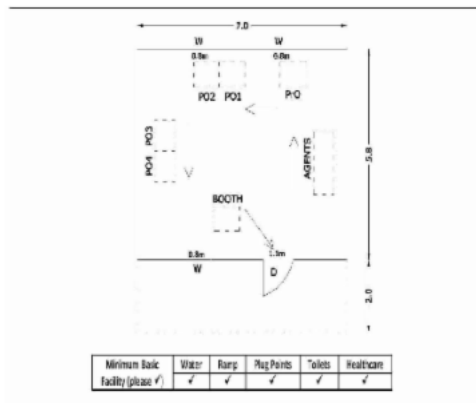

Nazri Naksha

Google Map View

Polling Station Building Front View

Polling Station Front View

Cad View

Key MAP View