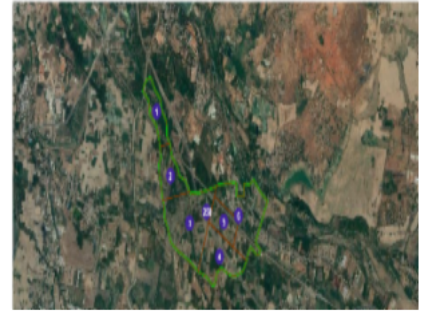

Nazri Naksha

Google Map View