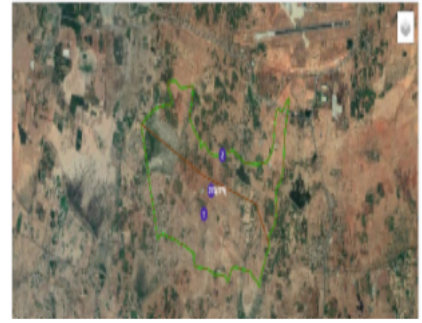

Nazri Naksha

Google Map View