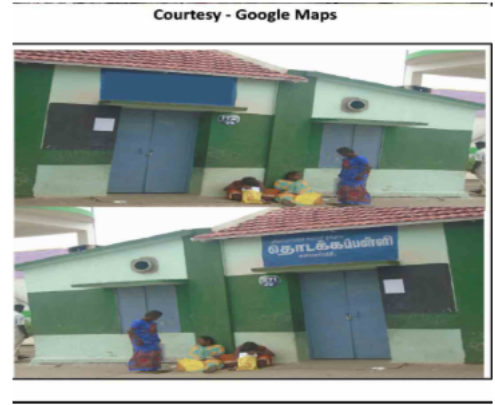

Polling Station Building Front View

Polling Station Front View